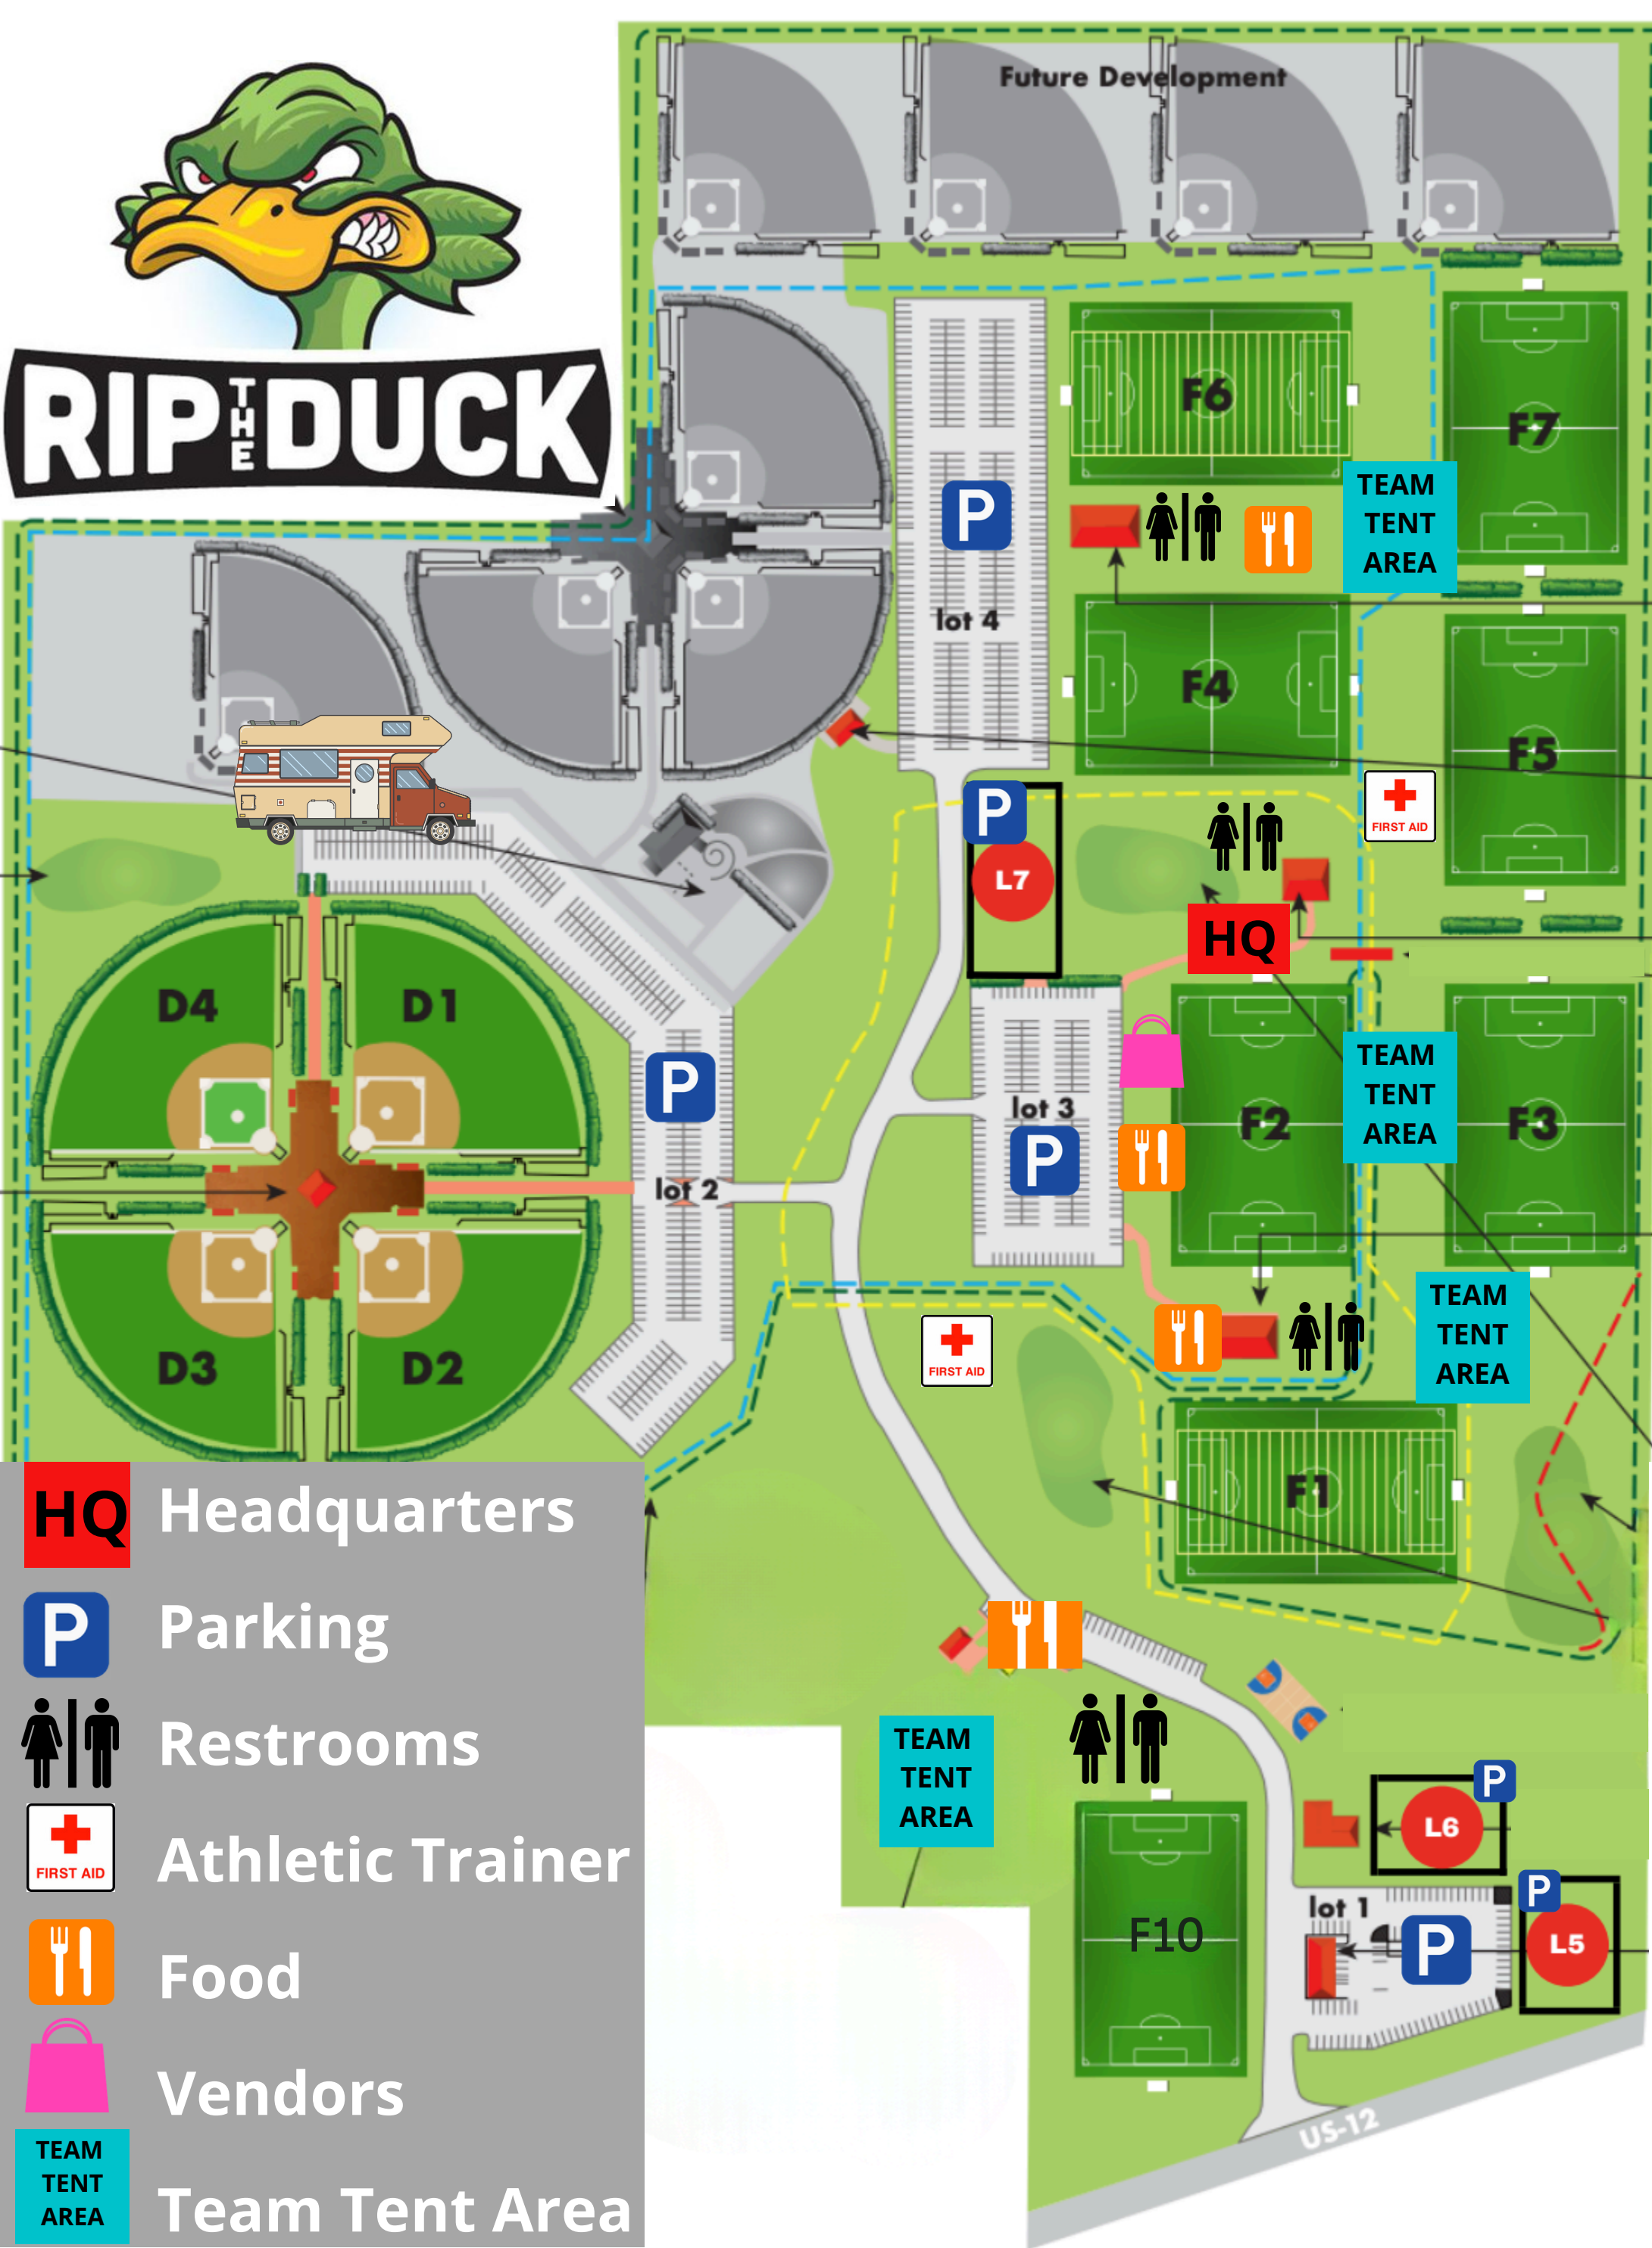

RIP THE DUCK

Edwardsburg
Sports Complex
27566 US-12
Edwardsburg, MI
49112

- HQ** Headquarters
- P** Parking
- Restrooms
- Athletic Trainer
- Food
- Vendors
- TEAM TENT AREA** Team Tent Area